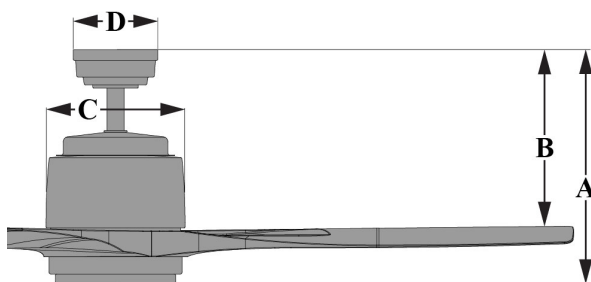

WIND RIVER

Reya 56" Indoor Tunable White LED Ceiling Fan

Model: WR1765N

Included Handheld
Remote Control

SPECIFICATIONS

Motor Type	AC Motor	Control Type	Full Function Remote Control
Motor Size (mm)	188 x 15	Reverse Type	Remote Reverse
Motor Finish	Nickel	Mounting Type	Downrod
Fan Speeds	3	Weight	17.89 lbs

LIGHT KIT SPECIFICATIONS

Light Source	Integrated LED
Bulb Type	Tunable White LED
LED Temperature	3000K, 4000K, 5000K
Lens Material	Acrylic
Lens Finish	Frosted Opal
Lumens	1310

BLADE SPECIFICATIONS

Blade Sweep (inches)	56"
Number of Blades	3
Blade Material	ABS
Blade Pitch	14°
Blade Finish	Vintage Oak

SHIPPING SPECIFICATIONS

Gross Weight	20.39 lbs
Box Size	28.94" x 18.11" x 11.73"
Cubic Feet	3.56 cu ft

WARRANTY AND SAFETY

Warranty	Limited Lifetime Warranty
ETL Certified	Dry Rated
Electrical Rating	120V, 60Hz