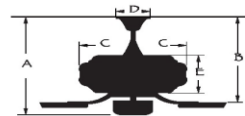

Control: 3 speed pull chain control.

Blade Pitch: 12 degree

Down Rod: 3/4" threaded, 1 x 4.5" extension rod included.

Light Kit Specifications:

Light Source: Light kit, 9W E27 LED bulb x3.

Glass Color: White

Electrical and Performance Data:

Electrical rating: 120V, 60Hz

CEILING DROP DIMENSIONS

A:17.8" B:10.4" C:11.1" D:5.1" E:3.5"

Airflow and Energy Consumption Data:

Fan Speed	Max RPM	CFM	CFM / Watts	Amps	Watts
Low	78	1993	155	0.26	12.9
Medium	120	3301	105	0.41	31.4
High	181	5206	79	0.53	66.2