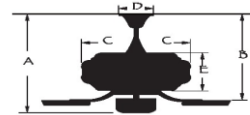

Control: 3 speed pull chain control.

Blade Pitch: 12 degree

Down Rod: 3/4" threaded, 1 x 4.5" extension rod included.

Light Kit Specifications:

Light Source: Light kit, 9W E27 LED Bulb x3.

Glass Color: White

Electrical and Performance Data:

Electrical rating: 120V, 60Hz

CEILING DROP DIMENSIONS

A:17.8" B:10.4" C:11.1" D:5.1" E:3.5"

Airflow and Energy Consumption Data:

Fan Speed	Max RPM	CFM	CFM / Watts	Amps	Watts
Low	78	1993	155	0.26	12.9
Medium	120	3301	105	0.41	31.4
High	181	5206	79	0.53	66.2