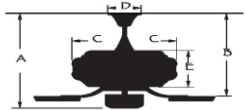

Dalton 52" Ceiling Fan

Model: WR1422

Finish: WHITE

Specifications:

- Motor Size : 153*12
- Blade Sweep: 52"
- Number of Blades: 5
- Blade Finish: WHITE
- Control: 3 speed pull chain control.
- Blade Pitch: 12 degree
- Down Rod: 3/4" threaded, 1 x 4.5" extension rod included.

Light Kit Specifications:

- Light Source: Light kit, 9W E27 LED Bulb x3.
- Glass Color: White

Electrical and Performance Data:

Electrical rating: 120V, 60Hz

CEILING DROP DIMENSIONS

A:17.8" B:10.4" C:11.1" D:5.1" E:3.5"