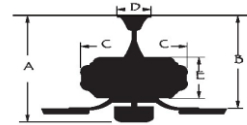

Control: 3 speed pull chain control.

Blade Pitch: 12 degree

Down Rod: 3/4" threaded, 1 x 4.5" extension rod included.

Light Kit Specifications:

Light Source: Integrated light kit, 9W E27 LED Bulb x2.

Glass Color: Frosted White

Electrical and Performance Data:

Electrical rating: 120V, 60Hz

CEILING DROP DIMENSIONS

A:19.4" B:10.4" C:11.1" D:5.1" E:3.5"

Airflow and Energy Consumption Data:

Fan Speed	Max RPM	CFM	CFM / Watts	Amps	Watts
Low	78	1993	155	0.26	12.9
Medium	120	3301	105	0.41	31.4
High	181	5206	79	0.53	66.2