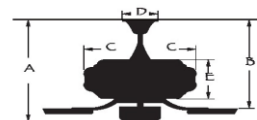

Control: 3 speed pull chain control.

Blade Pitch: 12 degree

Down Rod: 3/4" threaded, 1 x 4.5" extension rod included.

Light Kit Specifications:

Light Source: Integrated light kit, 9W E27 LED Bulb x2.

Glass Color: Frosted White

Warranty and Safety Certifications:

Limited Lifetime Warranty

ETL certified-Dry location only

CEILING DROP DIMENSIONS

A:19.4" B:10.4" C:11.1" D:5.1" E:3.5"