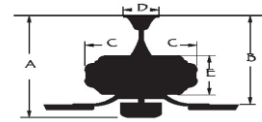

Control: 3 speed pull chain control.

Blade Pitch: 12 degree

Down Rod: 3/4" threaded, 1 x 4.5" extension rod included.

Light Kit Specifications:

Light Source: Integrated light kit, 9W E27 LED Bulb x2.

Glass Color: Frosted White

Electrical and Performance Data:

Electrical rating: 120V, 60Hz

CEILING DROP DIMENSIONS

A:19.4" B:10.4" C:11.1" D:5.1" E:3.5"

Airflow and Energy Consumption Data:

Fan Speed	Max RPM	CFM	CFM / Watts	Amps	Watts
Low	78	1993	155	0.26	12.9
Medium	120	3301	105	0.41	31.4
High	181	5206	79	0.53	66.2