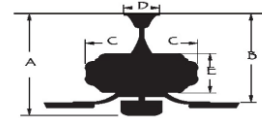

### Specifications:

Motor Size : 153\*12

Blade Sweep: 52"

Number of Blades: 5

Blade Finish: WHITE

Control: 3 speed pull chain control.

Blade Pitch: 12 degree

Down Rod: 3/4" threaded, 1 x 4.5" extension rod included.

### Electrical and Performance Data:

Electrical rating: 120V, 60Hz

CEILING DROP DIMENSIONS

A:19.4" B:10.4" C:11.1" D:5.1" E:3.5"