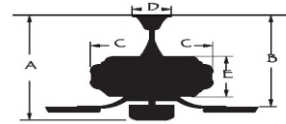

Control: 3 speed pull chain control.

Blade Pitch: 12 degree

Down Rod: 3/4" threaded, 1 x 4.5" extension rod included.

Light Kit Specifications:

Light Source: Integrated light kit, 9W E27 LED Bulb x2.

Glass Color: Frosted White

Warranty and Safety Certifications:

Limited Lifetime

ETL certified-Dry location only

CEILING DROP DIMENSIONS

A:16.7" B:10.4" C:11.8" D:5.9" E:4.7"