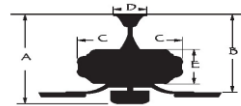

### Specifications:

Motor Size : 153\*15

Blade Sweep: 52"

Number of Blades: 5

Blade Finish: Black/Esspresso

Control: 3 speed pull chain control.

Blade Pitch: 12 degree

Down Rod: 3/4" threaded, 1 x 4.5" extension rod included.

### Electrical and Performance Data:

Electrical rating: 120V, 60Hz

CEILING DROP DIMENSIONS

A:16.7" B:10.4" C:11.8" D:5.9" E:4.7"