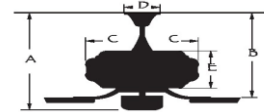

### Specifications:

Motor Size : 153\*15

Blade Sweep: 52"

Number of Blades: 5

Blade Finish: Maple/Walnut

Control: 3 speed pull chain control.

Blade Pitch: 12 degree

Down Rod: 3/4" threaded, 1 x 4.5" extension rod included.

### Warranty and Safety Certifications:

Limited Lifetime

ETL certified-Dry location only

CEILING DROP DIMENSIONS

A:16.7" B:10.4" C:11.8" D:5.9" E:4.7"