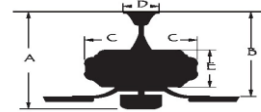

Control: 3 speed pull chain control.

Blade Pitch: 12 degree

Down Rod: 3/4" threaded, 1 x 4.5" extension rod included.

Light Kit Specifications:

Light Source: Integrated light kit, 9W E27 LED Bulb x2.

Glass Color: Frosted White

Electrical and Performance Data:

Electrical rating: 120V, 60Hz

CEILING DROP DIMENSIONS

A:16.7" B:10.4" C:11.8" D:5.9" E:4.7"

Airflow and Energy Consumption Data

Fan Speed	Max RPM	CFM	CFM / Watts	Amps	Watts
Low	73	2403	155	0.34	15.5
Medium	122	3601	101	0.48	35.5
High	175	5166	77	0.57	67.5