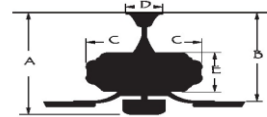

### Specifications:

Motor Size : 153\*17

Blade Sweep: 52"

Number of Blades: 5

Blade Finish: MAPLE/WALNUT

Control: Remote control included.

Blade Pitch: 12 degree

Down Rod: 3/4" threaded, 1 x 4.5" extension rod included.

### Light Kit Specifications:

Integrated up light: 15W, C7 bulb x4

Optional light kit KG350: 4 x 9W E27 LED Bulbs Included

French Beige w/ Frosted White Glass

CEILING DROP DIMENSIONS

A:16.5" B:10.8" C:12.1" D:5.9" E:7"