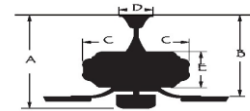

Control: Remote control included.

Blade Pitch: 12 degree

Down Rod: 3/4" threaded, 1 x 4.5" extension rod included.

Light Kit Specifications:

Integrated up light: 4 x 15W, G7 bulb

Optional light kit KG350: 4 X 9W E27 LED Bulbs Included

Iced Gold w/ Frosted White Glass

Electrical and Performance Data:

Electrical rating: 120V, 60Hz

Airflow and Energy Consumption Data:

| Fan Speed | Max RPM | CFM | CFM / Watts | Amps | Watts |
|-----------|---------|------|-------------|------|-------|
| Low | 70 | 1998 | 144 | 0.25 | 13.9 |
| Medium | 116 | 2977 | 99 | 0.37 | 30.1 |
| High | 171 | 5054 | 82 | 0.52 | 61.7 |

Warranty and Safety Certifications:

Limited Lifetime

ETL certified-Dry location only

CEILING DROP DIMENSIONS

A:16.5" B:10.8" C:12.1" D:5.9" E:7"