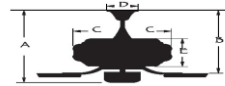

### Specifications:

Motor Size : 188\*15

Blade Sweep: 52"

Number of Blades: 5

Blade Finish: Black

Control: Full Function Remote control included

Blade Pitch: 12 degree

Down Rod: 3/4" threaded, 1 x 4.5" extension rod included.

### Electrical and Performance Data:

Electrical rating: 120V, 60Hz

CEILING DROP DIMENSIONS

A:15.6" B:12.2" C:11.5" D:5.9" E:4"