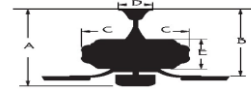

Control: Full Function Remote control included

Blade Pitch: 12 degree

Down Rod: 3/4" threaded, 1 x 4.5" extension rod included.

Light Kit Specifications:

Light Source: 17 watt LED 3000K integrated array.

Limiter: 190W limiter

Glass Color: Frosted Opal

Electrical and Performance Data:

Electrical rating: 120V, 60Hz

CEILING DROP DIMENSIONS

A:15.6" B:12.2" C:11.5" D:5.9" E:4"

Airflow and Energy Consumption Data:

Fan Speed	Max RPM	CFM	CFM / Watts	Amps	Watts
Low	70	2153	164	0.25	13.1
Medium	118	3613	123	0.38	29.3
High	176	5412	83	0.55	65