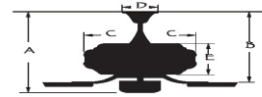

Control: Full Function Remote control included

Blade Pitch: 12 degree

Down Rod: 3/4" threaded, 1 x 4.5" extension rod included.

Light Kit Specifications:

Light Source: 17 watt LED 3000K integrated array.

Limiter: 190W limiter

Glass Color: Frosted Opal

Electrical and Performance Data:

Electrical rating: 120V, 60Hz

CEILING DROP DIMENSIONS

A:15.6" B:12.2" C:11.5" D:5.9" E:4"

Airflow and Energy Consumption Data:

Fan Speed	Max RPM	CFM	CFM / Watts	Amps	Watts
Low	70	2153	164	0.25	13.1
Medium	118	3613	123	0.38	29.3
Hight	176	5412	83	0.55	65