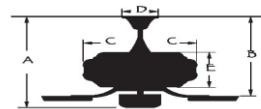

Electrical rating: 120V, 60Hz

CEILING DROP DIMENSIONS

A:12.6" B:11.0" C:8.0" D:5.9" E:2.8"

Airflow and Energy Consumption Data:

Fan Speed	Max RPM	CFM	CFM / Watts	Amps	Watts
Low	43	1690	291	0.18	5.8
Medium Low	76	2987	184	0.3	16.2
Medium	108	4337	138	0.41	31.4
High	170	6682	92	0.61	72.5