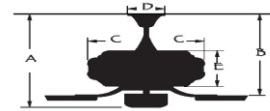

ABS Blade Finish: White

Control: 4 Speed Hardwired Wall control included.

Blade Pitch: 48 degree

Down Rod: 3/4" threaded, 1 x 4.5" extension rod included.

Light Kit Specifications:

Not available

Electrical and Performance Data:

Electrical rating: 120V, 60Hz

CEILING DROP DIMENSIONS

A:12.6" B:11.0" C:8.0" D:5.9" E:2.8"

Airflow and Energy Consumption Data:

| Fan Speed | Max RPM | CFM | CFM / Watts | Amps | Watts |
|------------|---------|------|-------------|------|-------|
| Low | 43 | 1690 | 291 | 0.18 | 5.8 |
| Medium Low | 76 | 2987 | 184 | 0.3 | 16.2 |
| Medium | 108 | 4337 | 138 | 0.41 | 31.4 |
| High | 170 | 6682 | 92 | 0.61 | 72.5 |