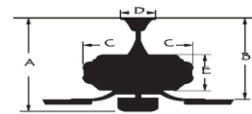

Warranty and Safety Certifications:

Limited Lifetime

ETL certified-Dry location only

CEILING DROP DIMENSIONS

A:12.8" B:11.0" C:8.0" D:5.9" E:3.7"

ENERGYGUIDE

Estimated
Yearly Energy Cost

\$13