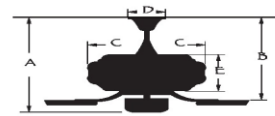

Warranty and Safety Certifications:

Limited Lifetime

ETL certified-Dry location only

CEILING DROP DIMENSIONS

A:12.8" B:11.0" C:8.0" D:5.9" E:3.7"