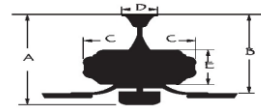

ABS Blade Finish: Walnut

Control: Remote Control Included

Blade Pitch: 48 degree

Down Rod: 3/4" threaded, 1 x 4.5" extension rod included.

Light Kit Specifications:

LIGHT SOURCE: 17 WATT LED 3000K INTEGRATED ARRAY

FROSTED OPAL LENS

Electrical and Performance Data:

Electrical rating: 120V, 60Hz

CEILING DROP DIMENSIONS

A:12.8" B:11.0" C:8.0" D:5.9" E:3.7"

Airflow and Energy Consumption Data:

Fan Speed	Max RPM	CFM	CFM / Watts	Amps	Watts
Low	43	1690	291	0.18	5.8
Medium	108	4337	138	0.41	31.4
High	170	6682	92	0.61	72.5