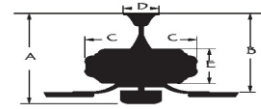

ABS Blade Finish: White

Control: Remote Control Included

Blade Pitch: 48 degree

Down Rod: 3/4" threaded, 1 x 4.5" extension rod included.

Light Kit Specifications:

LIGHT SOURCE: 17 WATT LED 3000K INTEGRATED ARRAY

FROSTED OPAL LENS

Electrical and Performance Data:

Electrical rating: 120V, 60Hz

CEILING DROP DIMENSIONS

A:12.8" B:11.0" C:8.0" D:5.9" E:37"

Airflow and Energy Consumption Data:

Fan Speed	Max RPM	CFM	CFM / Watts	Amps	Watts
Low	43	1690	291	0.18	5.8
Medium	108	4337	138	0.41	31.4
High	170	6682	92	0.61	72.5