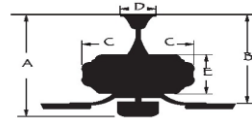

### Warranty and Safety Certifications:

Limited Lifetime

ETL certified-Wet Location

CEILING DROP DIMENSIONS

A:13.6" B:10.9" C:11.2" D:5.1" E:4.2"