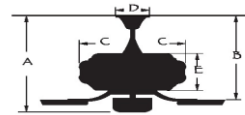

ABS Blade Finish: Brown

Control: 3 speed pull chain control.

Blade Pitch: 12 degree

Down Rod: 3/4" threaded, 1 x 4.5" extension rod included.

Light Kit Specifications:

Light Source: Not included. Optional light kits available.

Electrical and Performance Data:

Electrical rating: 120V, 60Hz

CEILING DROP DIMENSIONS

A:13.6" B:10.9" C:11.2" D:5.1" E:4.2"

Airflow and Energy Consumption Data:

Fan Speed	Max RPM	CFM	CFM / Watts	Amps	Watts
Low	79	2460	192	0.26	12.8
Medium	130	4044	131	0.4	30.9
High	203	6706	92	0.61	72.5