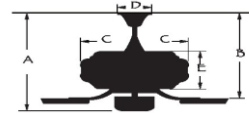

### Specifications:

Motor Size : 188\*15

Blade Sweep: 52"

Number of Blades: 5

Fan Finish: White

ABS Blade Finish: White

Control: 3 speed pull chain control.

Blade Pitch: 12 degree

Down Rod: 3/4" threaded, 1 x 4.5" extension rod included.

### Electrical and Performance Data:

Electrical rating: 120V, 60Hz

CEILING DROP DIMENSIONS

A:13.6" B:10.9" C:11.2" D:5.1" E:4.2"