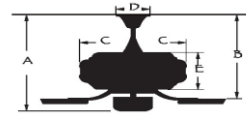

### Warranty and Safety Certifications:

Limited Lifetime

ETL certified-Dry location only

CEILING DROP DIMENSIONS

A:12.8" B:10.4" C:11.1" D:5.1" E:3.5"