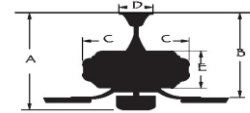

Blade Finish: White

Control: 3 speed pull chain control.

Blade Pitch: 12 degree

Down Rod: 3/4" threaded, 1 x 4.5" extension rod included.

Light Kit Specifications:

Light Source: Not included.

Electrical and Performance Data:

Electrical rating: 120V, 60Hz

CEILING DROP DIMENSIONS

A:12.8" B:10.4" C:11.1" D:5.1" E:3.5"

Airflow and Energy Consumption Data:

Fan Speed	Max RPM	CFM	CFM / Watts	Amps	Watts
Low	78	1993	155	0.26	12.9
Medium	120	3301	105	0.41	31.4
High	181	5206	79	0.53	66.2