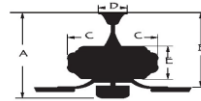

Light Kit Specifications:

Light Source: 17w 3000K LED
 Glass Color: White

Electrical and Performance Data:

Electrical rating: 120V, 60Hz

Airflow and Energy Consumption Data:

Fan Speed	CFM
High	4350

CEILING DROP DIMENSIONS

A:15.2" B:11.3" C:7.7" D:5.9" E:3.9"

Warranty and Safety Certifications:

Limited Lifetime Warranty
 ETL certified-Dry location only

WSC4409W

ENERGYGUIDE	
<p>Estimated Yearly Energy Cost</p> <p>\$9</p> <p>\$3 ————— \$34</p> <p><small>Cost Range of Similar Models (19" – 64")</small></p> <p><small>Based on 12 cents per kWh and 6.4 hours use per day</small></p> <p><small>Your cost depends on rates and use</small></p> <p><small>Energy Use: 33 Watts</small></p>	<p>Airflow</p> <p>3,657</p> <p><small>Cubic Feet Per Minute</small></p> <ul style="list-style-type: none"> • The higher the airflow, the more air the fan will move • Airflow Efficiency: 112 Cubic Feet Per Minute Per Watt
<small>† Estimates based on typical use, excluding lights</small>	
<small>Re: gov/energy</small>	