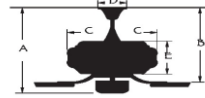

### Specifications:

Motor Size : 153\*15

Blade Sweep: 52"

Number of Blades: 3

Blade Finish: White

Control: Hardwired wall control/Manual reverse

Blade Pitch: 12 degree

Down Rod: 3/4" threaded, 1 x 4.5" extension rod included.

### Warranty and Safety Certifications:

Limited Lifetime Warranty

ETL certified-Dry location only

WSC4409W

CEILING DROP DIMENSIONS

A:15.2" B:11.3" C:7.7" D:5.9" E:3.9"

ENERGYGUIDE	
<p>Estimated Yearly Energy Cost</p> <p><b>\$9</b></p> <p>\$3       \$34</p> <p><small>Cost Range of Similar Models (19" - 84") Based on 12 cents per kWh and 6.4 hours use per day Your cost depends on rates and use Energy Use: 33 Watts</small></p>	<p>Airflow</p> <p><b>3,657</b></p> <p><small>Cubic Feet Per Minute</small></p> <ul style="list-style-type: none"> <li>• The higher the airflow, the more air the fan will move</li> <li>• Airflow Efficiency: 112 Cubic Feet Per Minute Per Watt</li> </ul>
<small>† Estimates based on typical use, excluding lights</small>	
<small>ftc.gov/energy</small>	