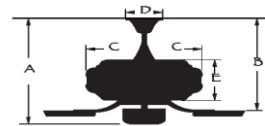

AERIS 52" Ceiling Fan

Model: WR1602MB
 Finish: Brushed Brass

Specifications:

Motor Size : 153*15
 Blade Sweep: 52"
 Number of Blades: 4
 Blade Finish: Matte Black
 Control: Hand Held Remote (Manual Reverse)
 Blade Pitch: 12 degree
 Down Rod: 3/4" threaded, 1 x 4.5" extension rod included.

Fan Speed	CFM	CFM / Watts	Watts
Low	2030	132	15.34
Medium	3251	97	33.4
High	4625	74	62.75

Warranty and Safety Certifications:

Limited Lifetime Warranty
 ETL certified-Dry location only

CEILING DROP DIMENSIONS