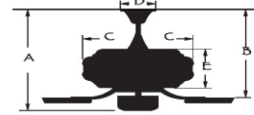

Limited Lifetime Warranty

ETL certified-Dry location only

CEILING DROP DIMENSIONS

A:13.4" B:10.3" C:8.2" D:5.2" E:3.1"