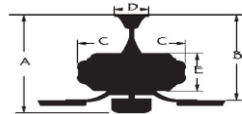

Control: FULL FUNCTION REMOTE CONTROL

Blade Pitch: 12 degree

Down Rod: 3/4" threaded, 1 x 4.5" extension rod included.

Light Kit Specifications:

Light Source: 17 WATT LED ARRAY

Glass Color: WHITE POLYCARBONATE LENS

Electrical and Performance Data:

Electrical rating: 120V, 60Hz

CEILING DROP DIMENSIONS

A:13.4" B:10.3" C:8.2" D:5.2" E:3.1"

Airflow and Energy Consumption Data:

Fan Speed	CFM	CFM / Watts	Watts
Low	2030	132	15.34
Medium	3251	97	33.4
High	4625	74	62.75