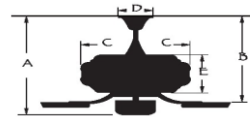

Control: HAND HELD REMOTE, manual reverse

Blade Pitch: 11 degree

Down Rod: 3/4" threaded, 1 x 4.5" extension rod included.

Light Kit Specifications:

Light Source: 17W-3000K DIMMABLE LED

FROSTED OPAL LENS

Electrical and Performance Data:

Warranty and Safety Certifications:

Limited Lifetime

ETL certified-Dry location only

CEILING DROP DIMENSIONS

A:15.3" B:7.3" C:7.6" D:6.1" E:3.3"