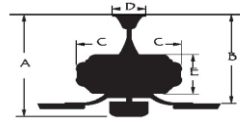

Control: Remote Control Included

Blade Pitch: Variable (15-48 degree)

Down Rod: 3/4" threaded, 1 x 4.5" extension rod included.

Light Kit Specifications:

Light Source: 17 Watt 3000K Integrated LED Array

White Lens

Blank-off Kit Included

Electrical and Performance Data:

Electrical rating: 120V, 60Hz

CEILING DROP DIMENSIONS

A:13.3" B:8.6" C:7.9" D:6.1" E:3"

Airflow and Energy Consumption Data:

Fan Speed	CFM	CFM / Watts	Watts
Low	1541	119	12.99
Medium	3550	109	32.45
High	6480	63	63