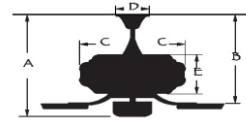

### Specifications:

Motor Size : 188\*20

Blade Sweep: 62"

Number of Blades: 3

Blade Finish: Silver ABS

Control: Remote Control Included

Blade Pitch: Variable (15-48 degree)

Down Rod: 3/4" threaded, 1 x 4.5" extension rod included.

### Electrical and Performance Data:

Electrical rating: 120V, 60Hz

CEILING DROP DIMENSIONS

A:13.3" B:8.6" C:7.9" D:6.1" E:3"