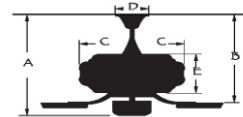

Control: Remote Control Included

Blade Pitch: Variable (15-48 degree)

Down Rod: 3/4" threaded, 1 x 4.5" extension rod included.

Light Kit Specifications:

Light Source: 17 Watt 3000K Integrated LED Array

White Lens

Blank-off Kit Included

Electrical and Performance Data:

Electrical rating: 120V, 60Hz

CEILING DROP DIMENSIONS

A:13.3" B:8.6" C:7.9" D:6.1" E:3"

Airflow and Energy Consumption Data:

Fan Speed	CFM	CFM / Watts	Watts
Low	1541	119	12.99
Medium	3550	109	32.45
High	6480	63	63