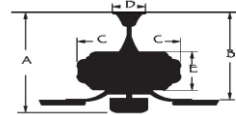

### Specifications:

Motor Size : 188\*20

Blade Sweep: 62"

Number of Blades: 3

Blade Finish: White ABS

Control: Remote Control Included

Blade Pitch: Variable (15-48 degree)

Down Rod: 3/4" threaded, 1 x 4.5" extension rod included.

### Electrical and Performance Data:

Electrical rating: 120V, 60Hz

CEILING DROP DIMENSIONS

A:13.3" B:8.6" C:7.9" D:6.1" E:3"