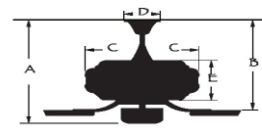

Control: FULL FUNCTION REMOTE CONTROL

Blade Pitch: 12 degree

Down Rod: 3/4" threaded, 1 x 4.5" extension rod included.

Light Kit Specifications:

Light Source: 17 WATT LED ARRAY

Glass Color: WHITE POLYCARBONATE LENS

Limited Lifetime Warranty

ETL certified-Dry location only

CEILING DROP DIMENSIONS

A:9.7" B:7.6" C:12.7" D:6.5"