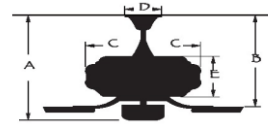

Control: FULL FUNCTION REMOTE CONTROL

Blade Pitch: 12 degree

Down Rod: 3/4" threaded, 1 x 4.5" extension rod included.

Light Kit Specifications:

Light Source: 17 WATT LED ARRAY

Glass Color: WHITE POLYCARBONATE LENS

Electrical and Performance Data:

Electrical rating: 120V, 60Hz

CEILING DROP DIMENSIONS

A:9.7" B:7.6" C:12.7" D:6.5"

Airflow and Energy Consumption Data:

Fan Speed	CFM	CFM / Watts	Watts
Low	2295	138	16.63
Medium	3449	105	32.85
High	4519	85	53.3