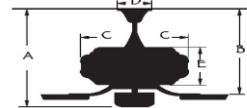

Control: FULL FUNCTION REMOTE CONTROL

Blade Pitch: 15 degree

Down Rod: 3/4" threaded, 1 x 4.5" extension rod included.

Light Kit Specifications:

Light Source: 17 WATT LED ARRAY

Glass Color: WHITE POLYCARBONATE LENS

Electrical and Performance Data:

Electrical rating: 120V, 60Hz

CEILING DROP DIMENSIONS

A:12.7" B:10.6" C:11.7" D:5.9" E:4.2"

Airflow and Energy Consumption Data:

Fan Speed	CFM	CFM / Watts	Watts
Low	4056	943	4.3
Medium low	4894	783	6.25
Medium	5827	628	9.28
Medium High	6784	492	13.79
High	7491	398	18.82
Extra High	8979	269	33.38