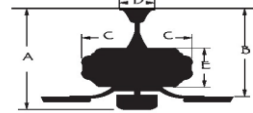

### Specifications:

Motor Size : DC172\*25

Blade Sweep: 70"

Number of Blades: 6

Blade Finish: STAINLESS STEEL

Control: FULL FUNCTION REMOTE CONTROL

Blade Pitch: 15 degree

Down Rod: 3/4" threaded, 1 x 4.5" extension rod included.

### Electrical and Performance Data:

Electrical rating: 120V, 60Hz

CEILING DROP DIMENSIONS

A:12.7" B:10.6" C:11.7" D:5.9" E:4.2"