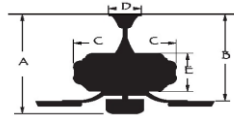

Control: Remote Control Included

Blade Pitch: 15-35 Degrees

Down Rod: 3/4" threaded, 1 x 4.5" extension rod included.

Light Kit Specifications:

Light Source: 17 Watt 3000K Integrated LED Array

White Polycarbonate Lens

CEILING DROP DIMENSIONS

A:11.2" B:7.7" C:8.4" D:6.3" E:2.2"

Electrical and Performance Data:

Electrical rating: 120V, 60Hz

Airflow and Energy Consumption Data:

Fan Speed	CFM	CFM / Watts	Watts
Low	1541	119	12.99
Medium	3550	109	32.45
High	6480	63	63