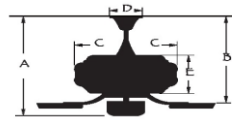

Control: Remote Control Included

Blade Pitch: 15-35 Degrees

Down Rod: 3/4" threaded, 1 x 4.5" extension rod included.

Light Kit Specifications:

Light Source: 17 Watt 3000K Integrated LED Array

White Polycarbonate Lens

CEILING DROP DIMENSIONS

A:11.2" B:7.7" C:8.4" D:6.3" E:2.2"

Electrical and Performance Data:

Electrical rating: 120V, 60Hz

Airflow and Energy Consumption Data:

Fan Speed	CFM	CFM / Watts	Watts
Low	1541	119	12.99
Medium	3550	109	32.45
High	6480	63	63