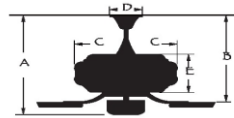

Control: Remote Control Included

Blade Pitch: 12-20 Degrees

Down Rod: 3/4" threaded, 1 x 4.5" extension rod included.

Light Kit Specifications:

Light Source: 17 Watt 3000K Integrated LED

Frosted White Glass

CEILING DROP DIMENSIONS

A:14.4" B:11" C:8.4" D:5.1" E:4.8"

Electrical and Performance Data:

Electrical rating: 120V, 60Hz

Airflow and Energy Consumption Data:

Fan Speed	CFM	CFM / Watts	Watts
Low	1541	119	12.99
Medium	3550	109	32.45
High	6480	63	63