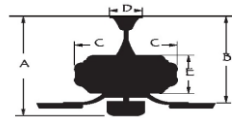

Control: Remote Control Included

Blade Pitch: 12-20 Degrees

Down Rod: 3/4" threaded, 1 x 4.5" extension rod included.

Light Kit Specifications:

Light Source: 17 Watt 3000K Integrated LED

Frosted White Glass

CEILING DROP DIMENSIONS

A:14.4" B:11" C:8.4" D:6.1" E:4.8"

Electrical and Performance Data:

Electrical rating: 120V, 60Hz

Airflow and Energy Consumption Data:

Fan Speed	CFM	CFM / Watts	Watts
Low	1541	119	12.99
Medium	3550	109	32.45
High	6480	63	63