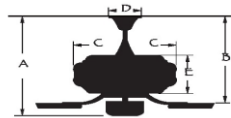

Control: Remote Control Included

Blade Pitch: 12-20 Degrees

Down Rod: 3/4" threaded, 1 x 4.5" extension rod included.

Light Kit Specifications:

Light Source: 17 Watt 3000K Integrated LED

Frosted White Glass

CEILING DROP DIMENSIONS

A:14.4" B:11" C:8.4" D:6.1" E:4.8"

Electrical and Performance Data:

Electrical rating: 120V, 60Hz

Airflow and Energy Consumption Data:

Fan Speed	CFM	CFM / Watts	Watts
Low	1541	119	12.99
Medium	3550	109	32.45
High	6480	63	63