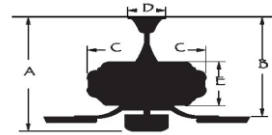

Control: Remote Control Included

Blade Pitch: 12-20 Degrees

Down Rod: 3/4" threaded, 1 x 4.5" extension rod included.

Light Kit Specifications:

Light Source: 17 Watt 3000K Integrated LED

Frosted White Glass

Lumens 1055

Electrical and Performance Data:

Electrical rating: 120V, 60Hz

CEILING DROP DIMENSIONS

A:14.4" B:11" C:8.4" D:5.1" E:4.8"

Airflow and Energy Consumption Data:

Fan Speed	CFM	CFM / Watts	Watts
Low	2569	137	16.56
Medium	3670	134	27.33
High	5655	98	57.98