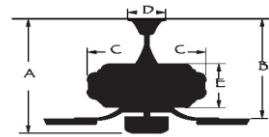

Control: Remote Control Included

Blade Pitch: 12-20 Degrees

Down Rod: 3/4" threaded, 1 x 4.5" extension rod included.

Light Kit Specifications:

Light Source: CCT LED 3000K,4000K,5000K

Frosted White Glass

Lumens 1055

Electrical and Performance Data:

Electrical rating: 120V, 60Hz

CEILING DROP DIMENSIONS

A:14.4" B:11" C:8.4" D:5.1" E:4.8"

Airflow and Energy Consumption Data:

Fan Speed	CFM	CFM / Watts	Watts
Low	2569	137	16.56
Medium	3670	134	27.33
High	5655	98	57.98