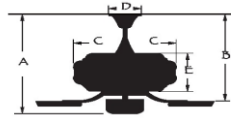

Control: Remote Control Included

Blade Pitch: 12-20 Degrees

Down Rod: 3/4" threaded, 1 x 4.5" extension rod included.

Light Kit Specifications:

Light Source: 17 Watt 3000K Integrated LED

Frosted White Glass

CEILING DROP DIMENSIONS

A:14.4" B:11" C:8.4" D:5.1" E:4.8"

Electrical and Performance Data:

Electrical rating: 120V, 60Hz

Airflow and Energy Consumption Data:

Fan Speed	CFM	CFM / Watts	Watts
Low	1541	119	12.99
Medium	3550	109	32.45
High	6480	63	63